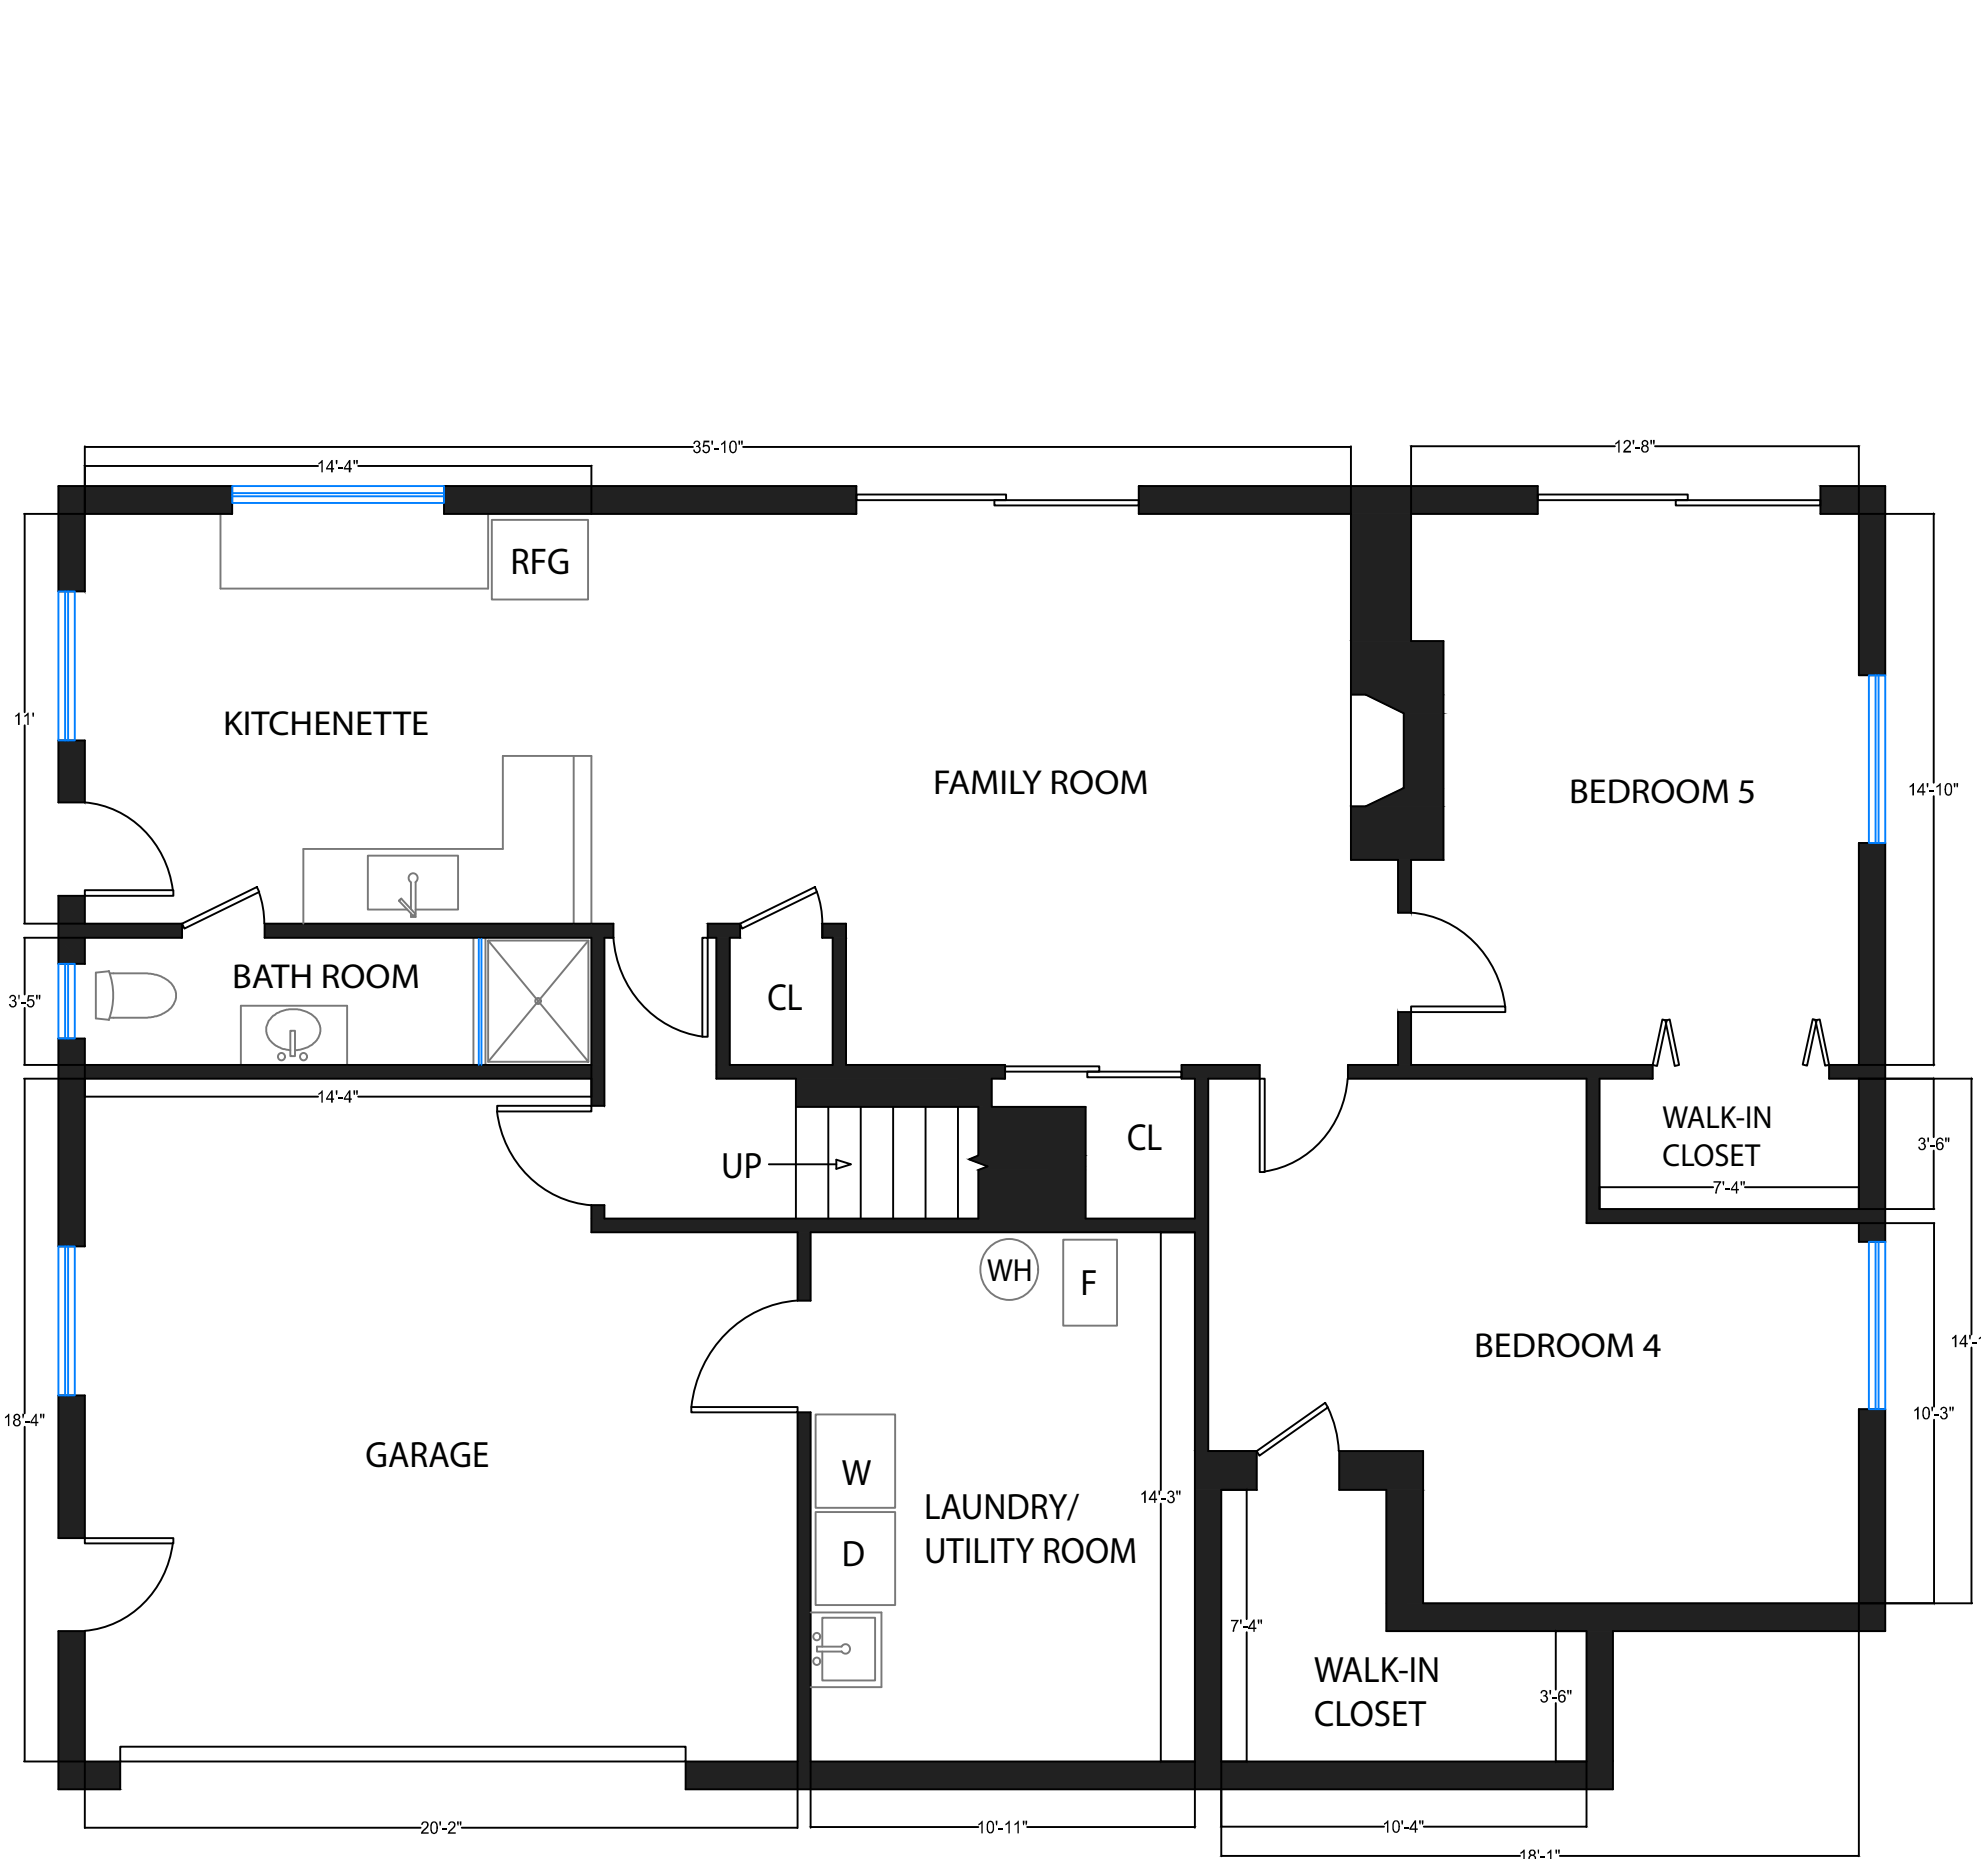

18500 Center St.

Castro Valley, CA. 94546

LOWER LEVEL

MAIN LEVEL